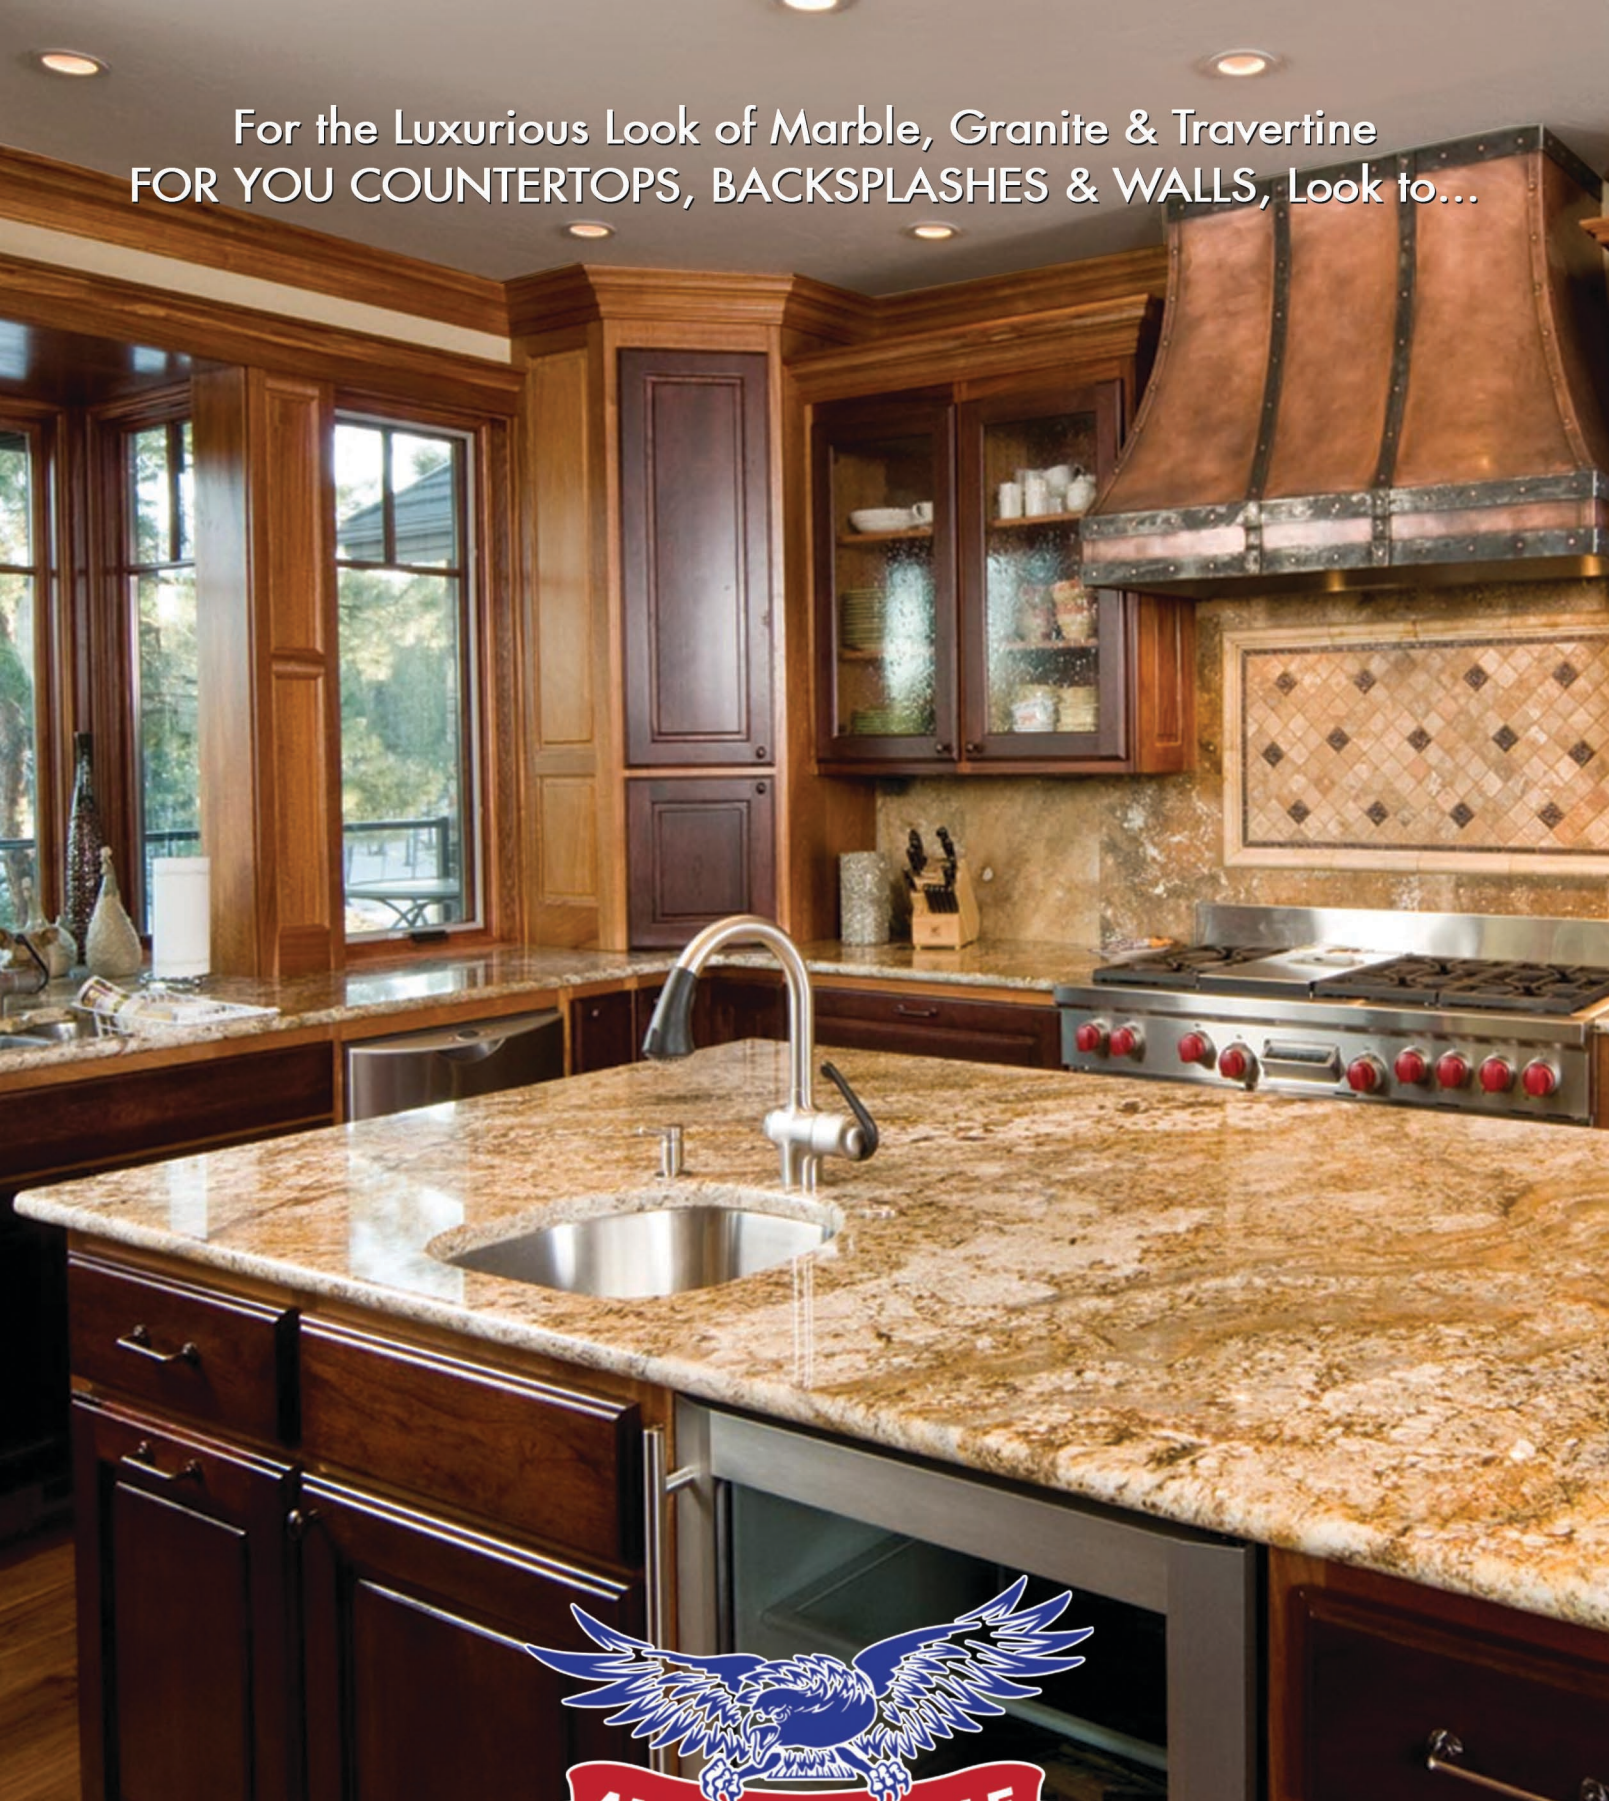

For the Luxurious Look of Marble, Granite & Travertine
FOR YOU COUNTERTOPS, BACKSPASHES & WALLS, Look to...

3420 NW 27th Ave, Pompano Beach | 754 366 2825 OR 954 247 5448
www.americaneaglegranite.com